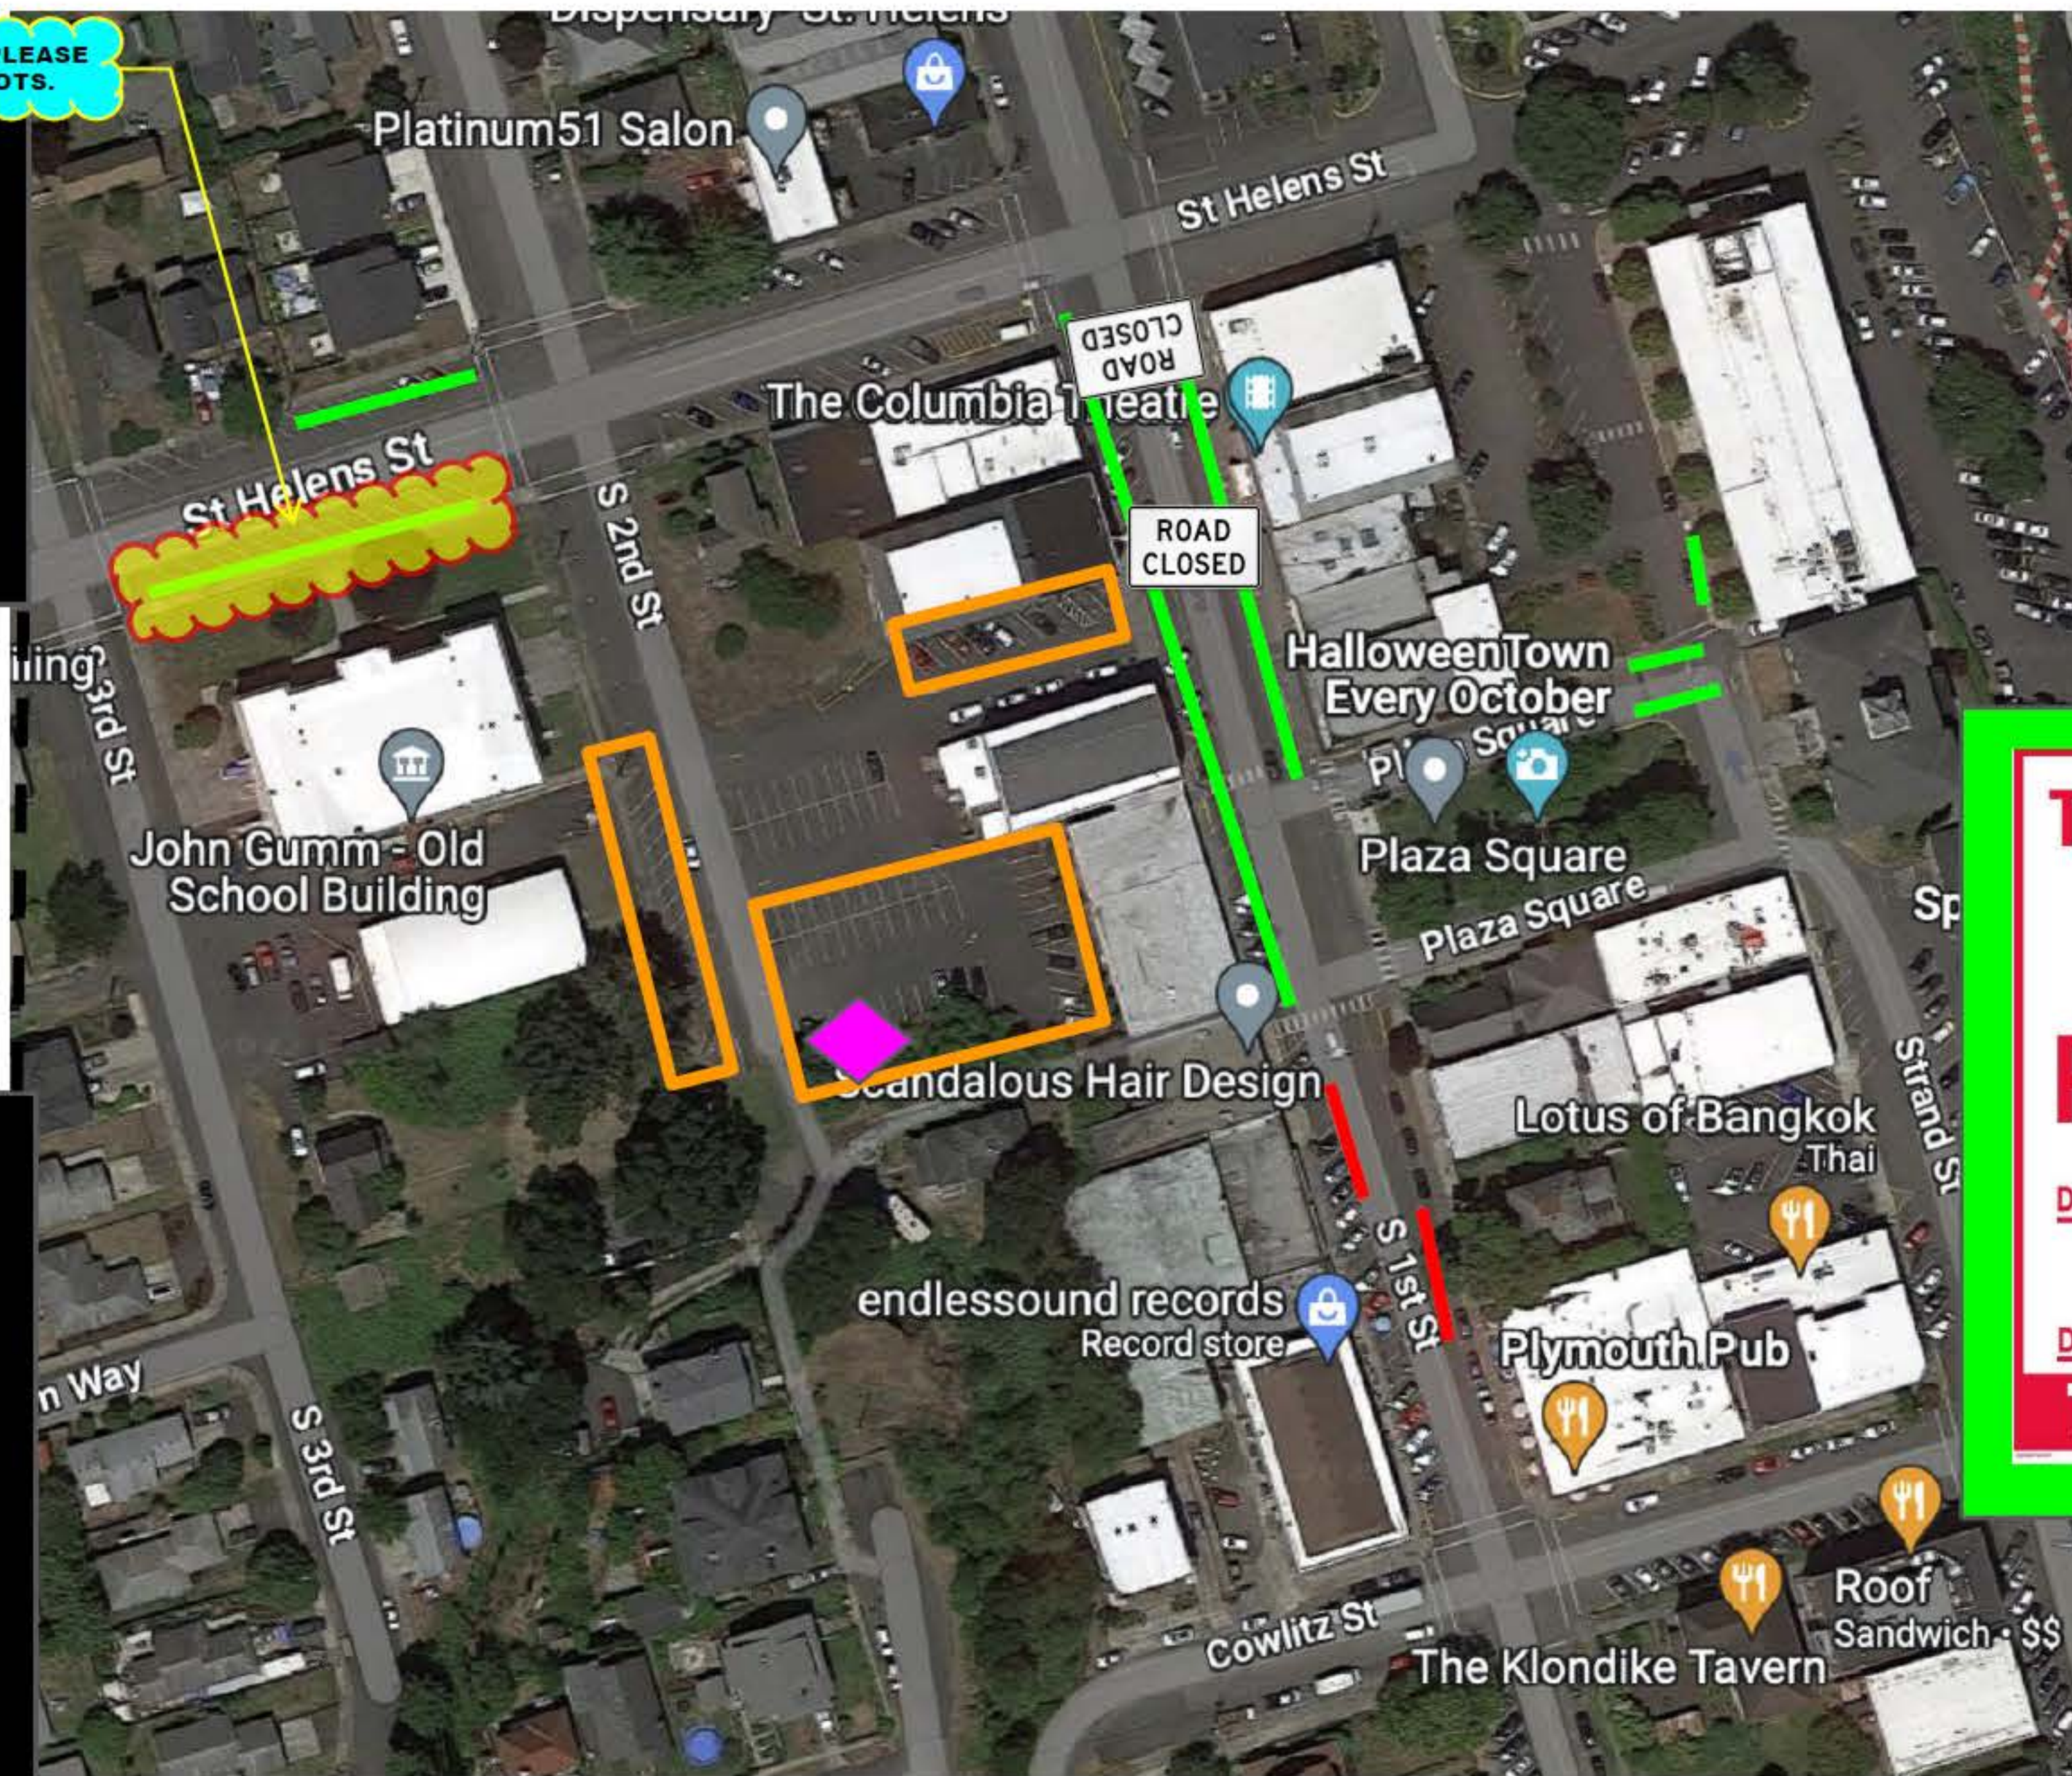

SCHOOL BUS PICKUP/DROP OFF AREA. PLEASE DO NOT CLOSE OFF THESE PARKING SPOTS.

TEST SCREENING THE MOVIE, LLC

ST. HELEN'S PARKING PLAN

KEY

Type 3 barricades "Road Closed, Businesses Open"

Parking reserved with barricade and sign

TEMPORARY NO PARKING
DATE 6.9.23 TIME 1PM
TO
DATE 6.11.23 TIME 3AM
TOW-AWAY

TEMPORARY NO PARKING
DATE 6.9.23 TIME 1PM
TO
DATE 6.9.23 TIME 5PM
TOW-AWAY

Parking spots with barricade and sign (will pull when done)

Parking that will be taped off starting 6.8.23 at 6pm to prepare for arrival of trucks on 6.9.23 around noon.