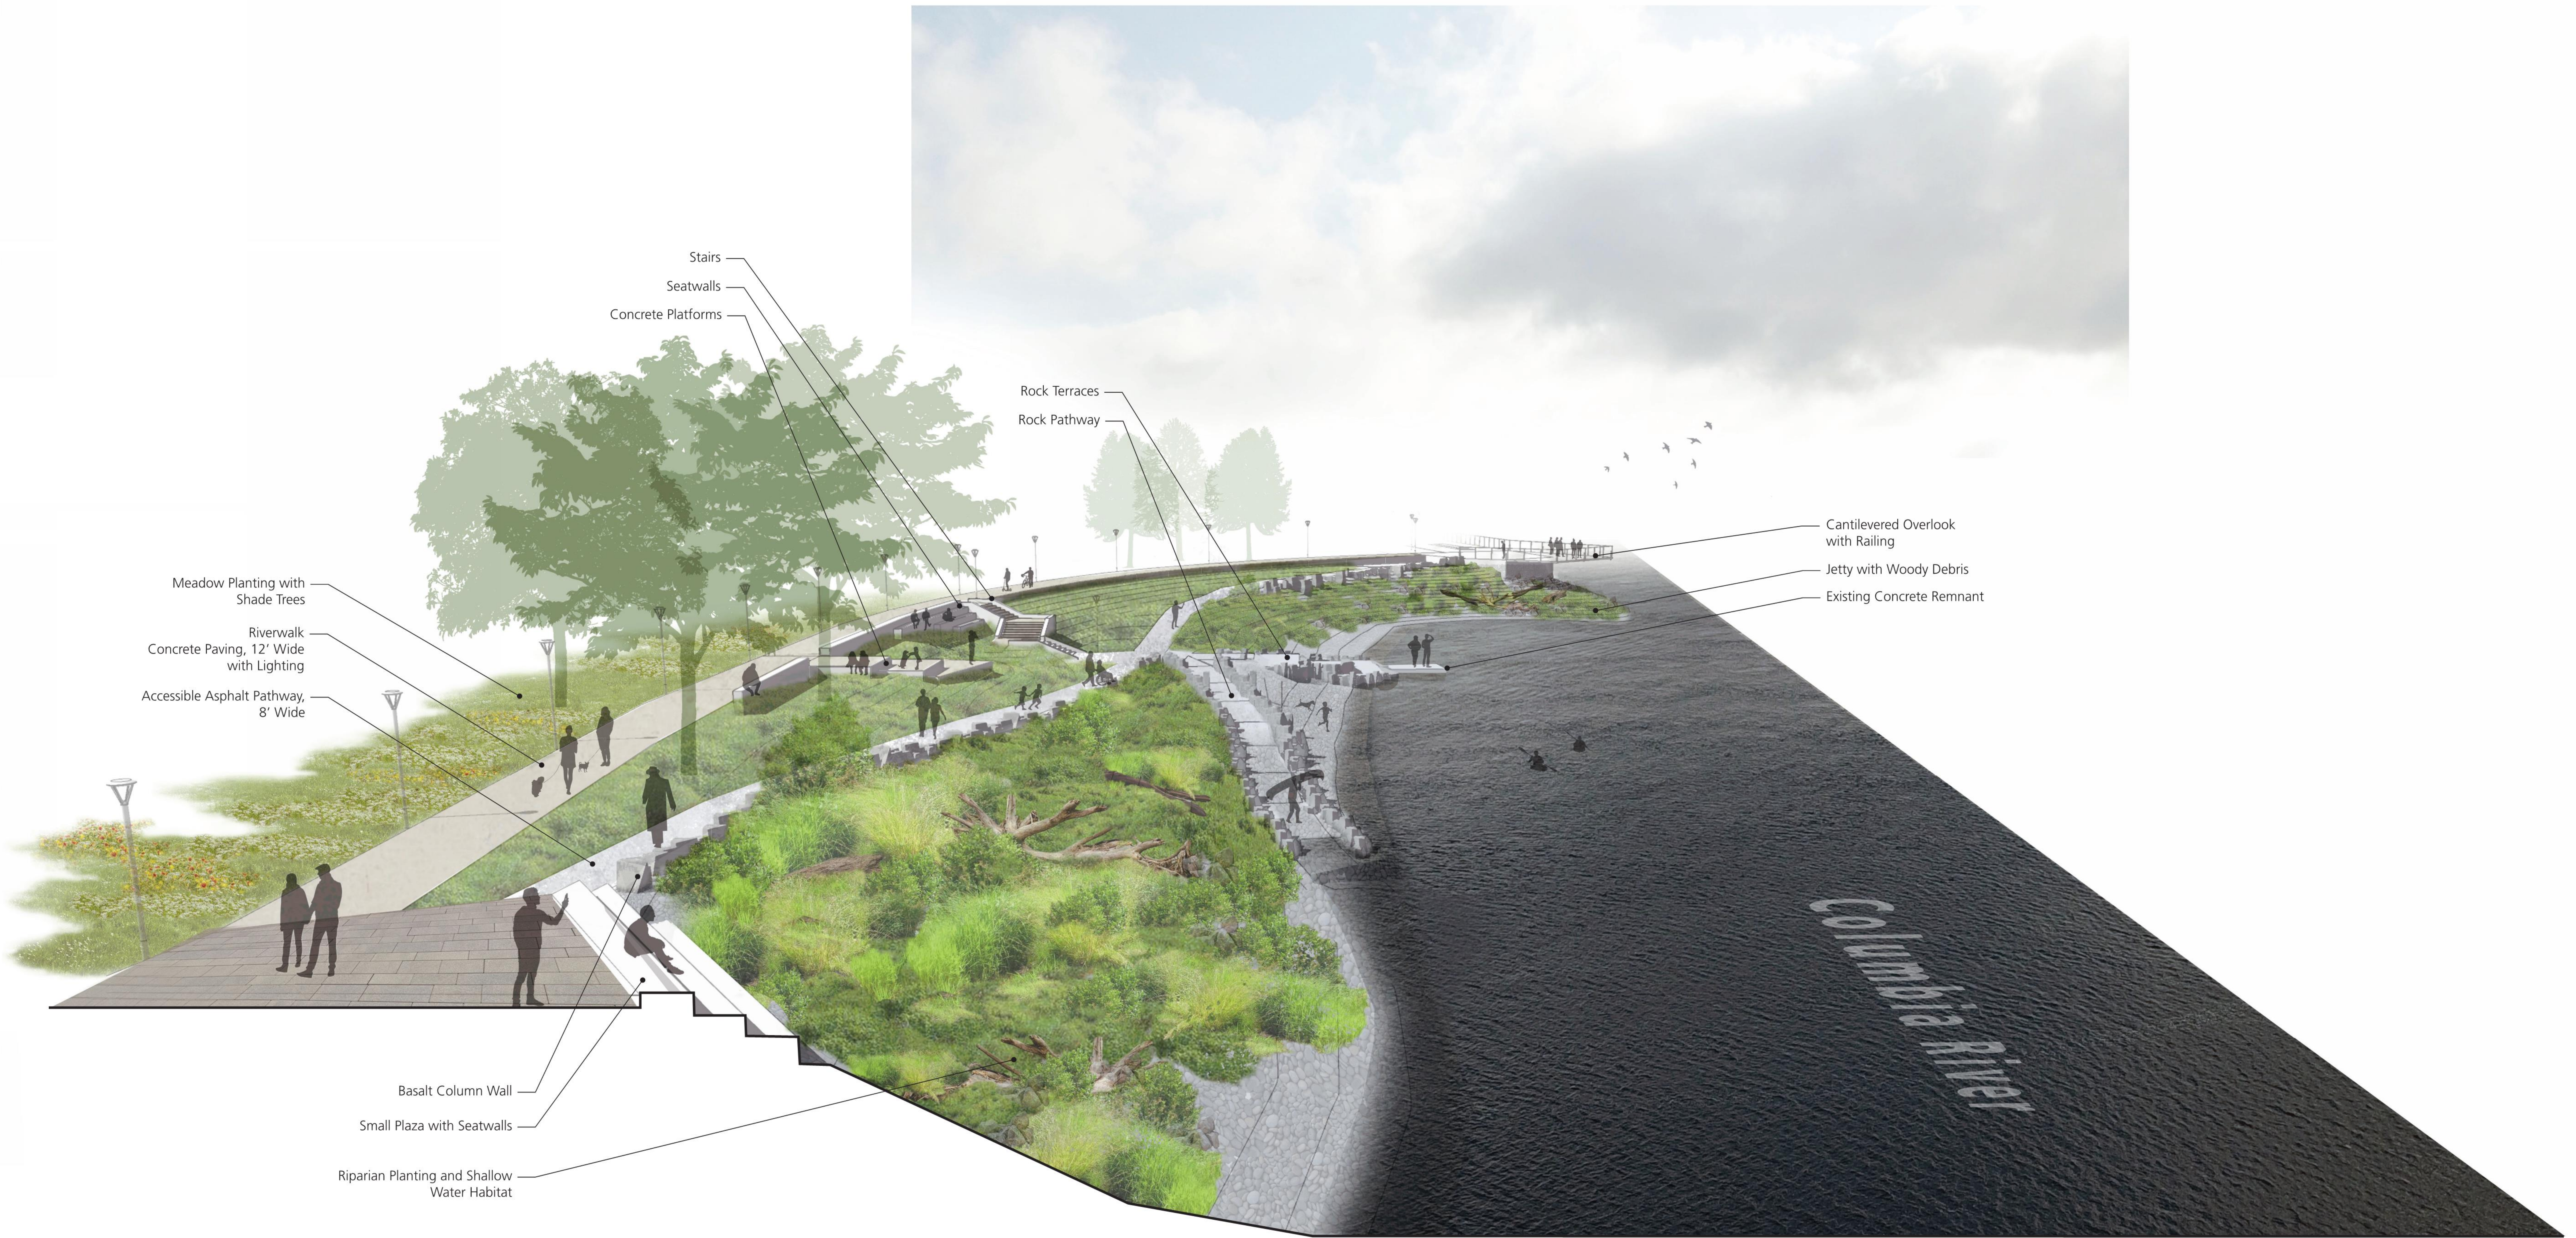

COLUMBIA VIEW PARK

Looking North

Mayer/Reed

RECREATION HUB

Looking West

- Restroom Building
- Plaza with Lighting
- Asphalt Pathway with Lighting
- Flexible Lawn & Picnic Area with Shade Trees
- Basalt Column Seating
- Seating Areas on Concrete Remnants
- Riverwalk Pathway, 12' wide, with Lighting
- Gabion Retaining Wall
- Riparian Planting and Shallow Water Habitat
- Cantilever Overlook
- Existing Railroad Trestle
- Accessible Gangway
- Light Watercraft Dock
- Existing Sheet Pile Wall

Mayer/Reed

ROCKY BEACH

Looking North

Mayer/Reed